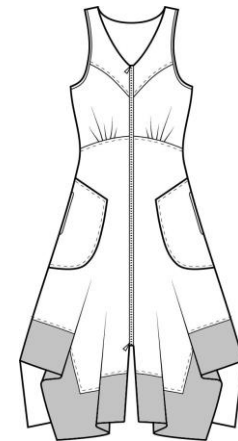

INW91016
$210